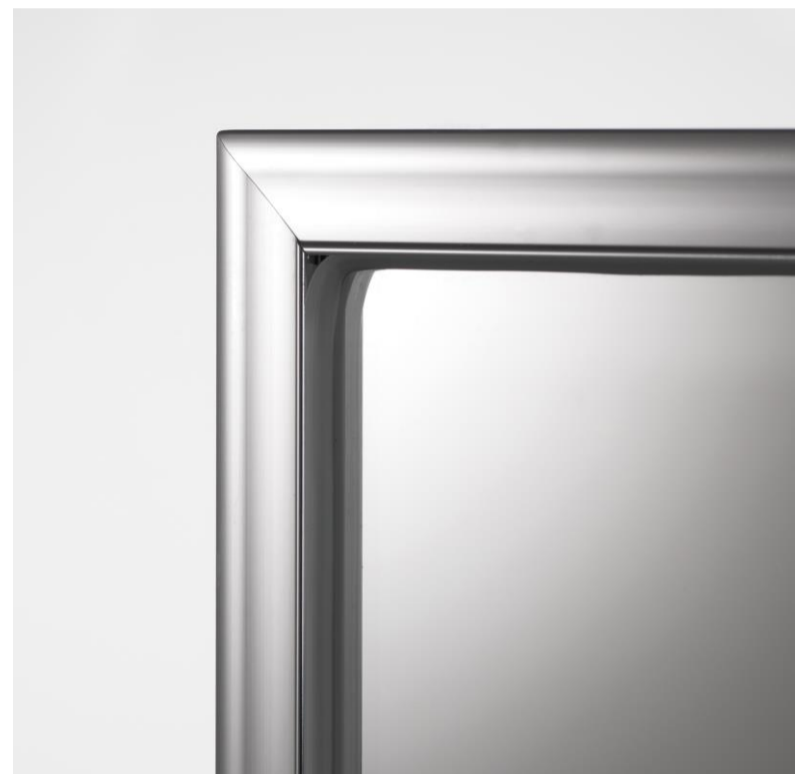

# MIRRORS

4mm FRAMED WITH MITRED CORNERS

The perfect choice to compliment your bathroom style, the aluminum framed mirror is available in a variety of colours to match your shower screen. Custom made to fit your space.

Standard Colour Aluminium Options

*Aluminium Frame also available in Matt Silver & Bright Gold.  
Extended Wait Times & Additional Fees Will Apply*